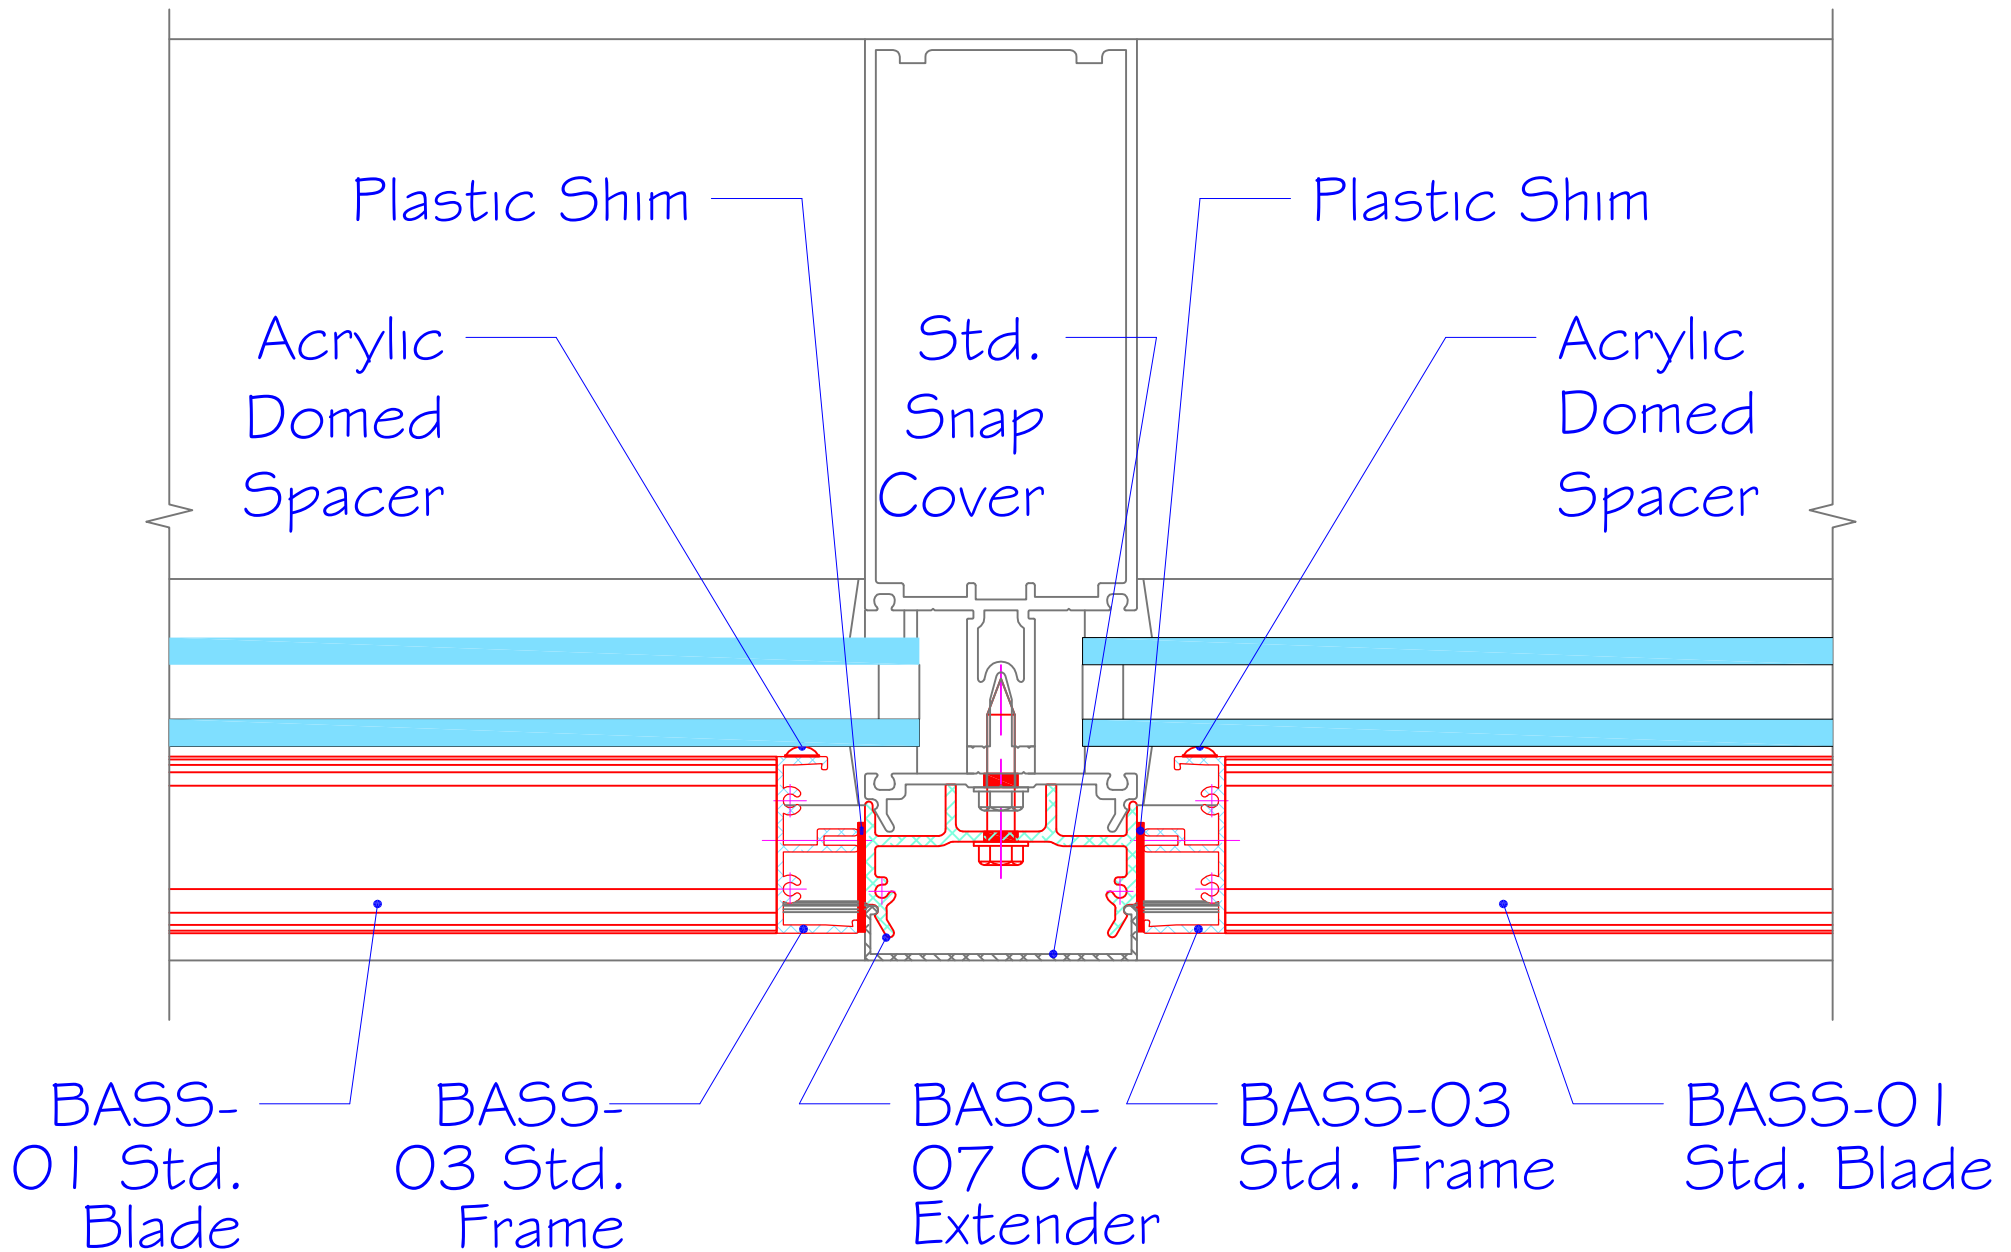

(A) BASS @ Curtain Wall Head

(B) BASS @ Curtain Wall Jamb

© BASS @ Curtain Wall Sill

ⓓ BASS Mullion

Ⓔ BASS @ Curtain Wall Transom Mullion

(F) BASS @ Curtain Wall Door Jamb

(G) BASS @ Curtain Wall Horizontal

(H) BASS Mullion

(J) BASS @ Curtain Wall Transom Sill

(K) BASS @ Typ. Curtain Wall Mullion

1" Screw @
Pressure
Plate

1-1/2" Screw @
BASS Pressure
Plate Extender

Ⓛ Fasteners @ Pressure Plate