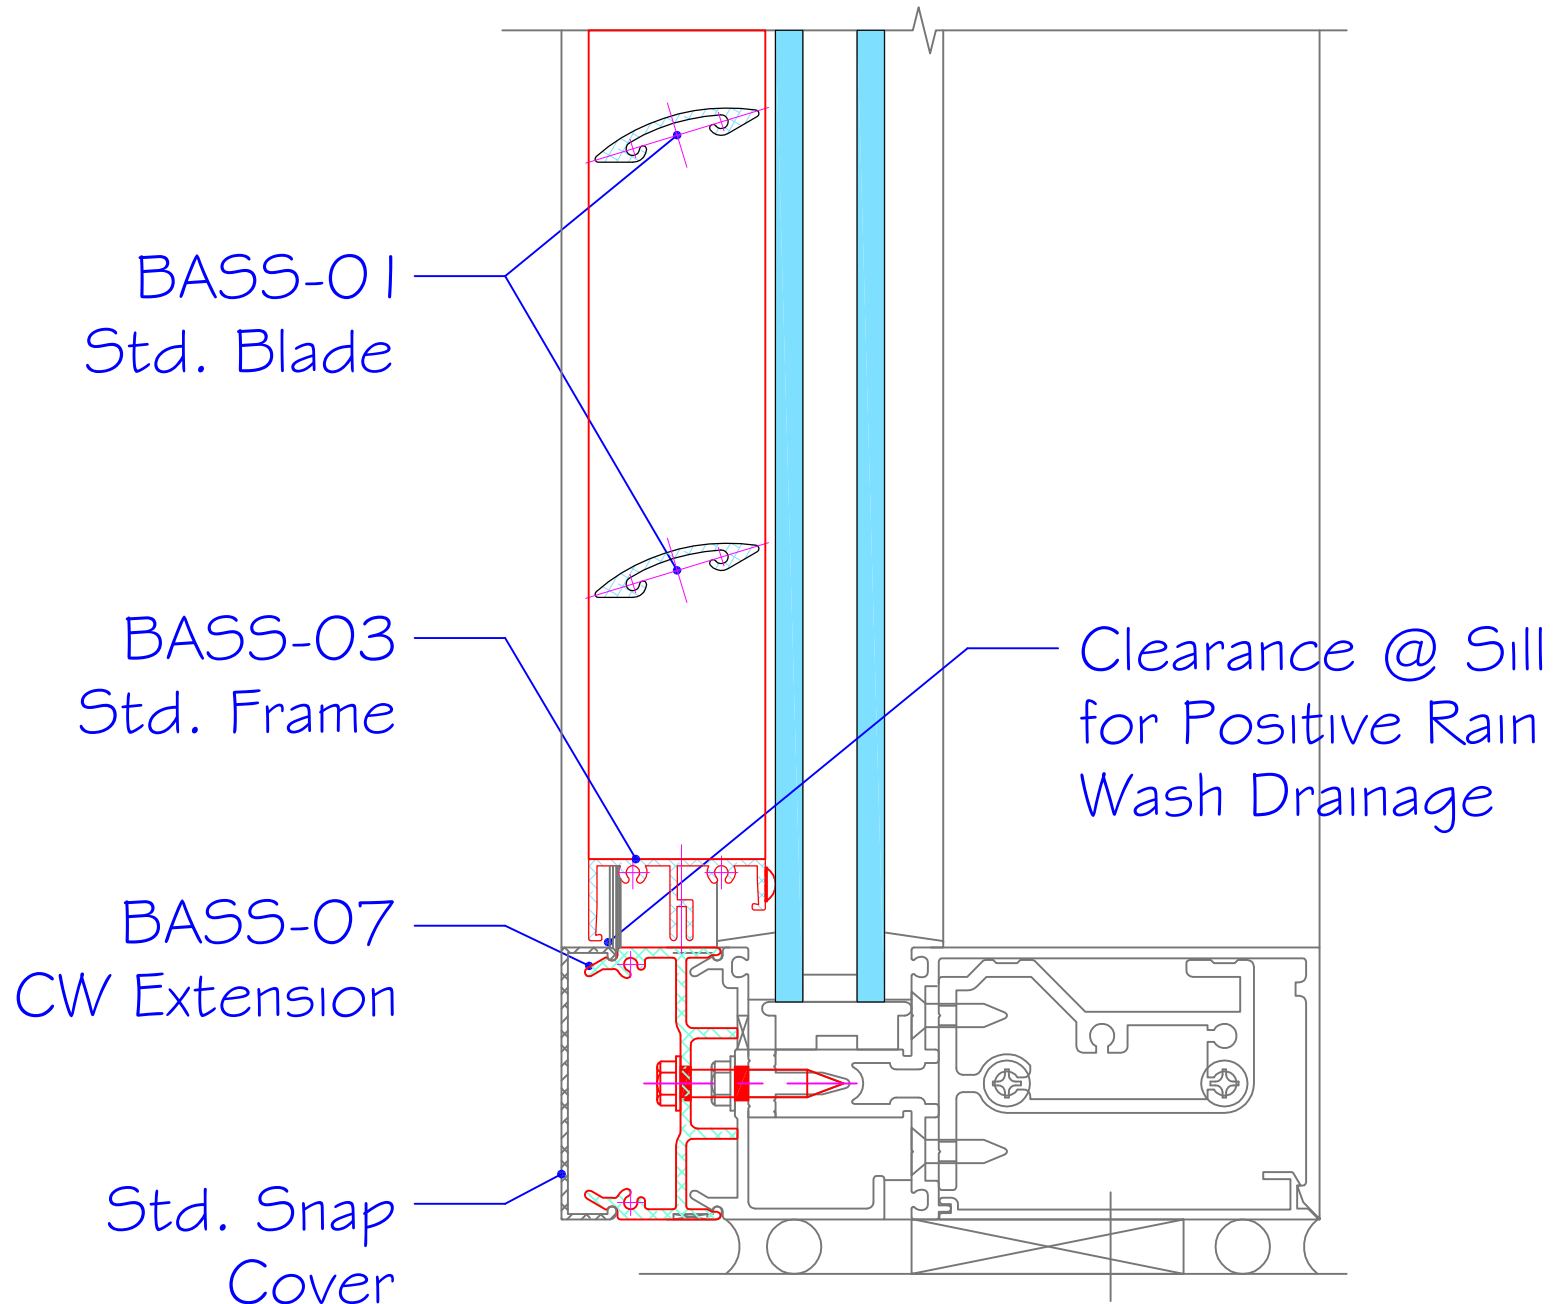

(A) BASS @ Curtain Wall Head

(B) BASS @ Curtain Wall Jamb

© BASS @ Curtain Wall Sill

ⓓ BASS Mullion

Ⓔ BASS @ Curtain Wall Transom Mullion

(F) BASS @ Curtain Wall Door Jamb

(G) BASS @ Curtain Wall Horizontal

(H) BASS Mullion

(J) BASS @ Curtain Wall Transom Sill

(K) BASS @ Typ. Curtain Wall Mullion

1" Screw @
Pressure
Plate

1-1/2" Screw @
BASS Pressure
Plate Extender

Ⓛ Fasteners @ Pressure Plate