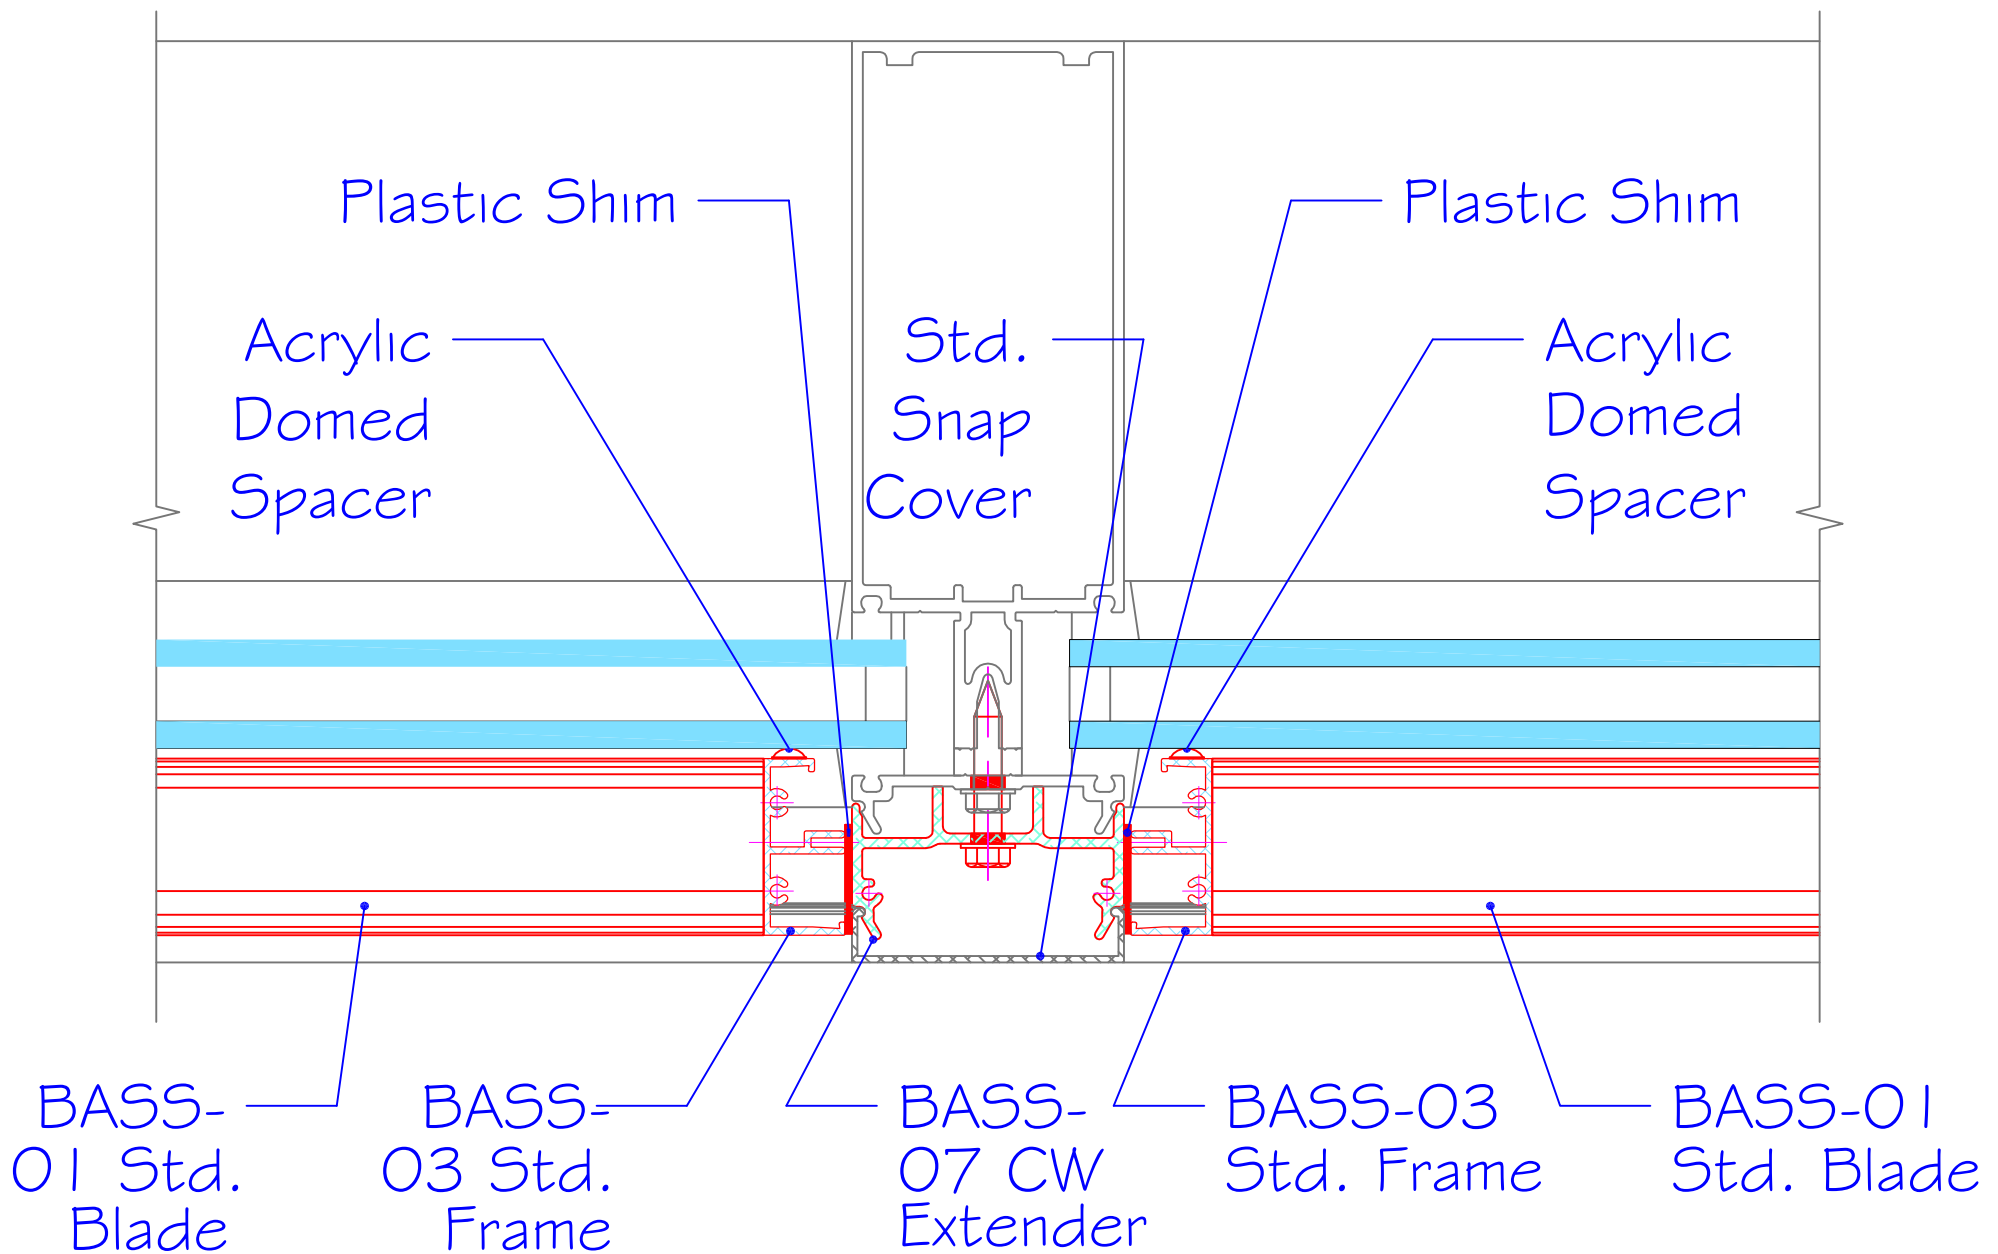

(A) BASS @ Curtain Wall Head

(B) BASS @ Curtain Wall Jamb

© BASS @ Curtain Wall Sill

ⓓ BASS Mullion

Ⓔ BASS @ Curtain Wall Transom Mullion

(F) BASS @ Curtain Wall Door Jamb

(G) BASS @ Curtain Wall Horizontal

(H) BASS Mullion

(J) BASS @ Curtain Wall Transom Sill

(K) BASS @ Typ. Curtain Wall Mullion

1" Screw @
Pressure
Plate

1-1/2" Screw @
BASS Pressure
Plate Extender

Ⓛ Fasteners @ Pressure Plate