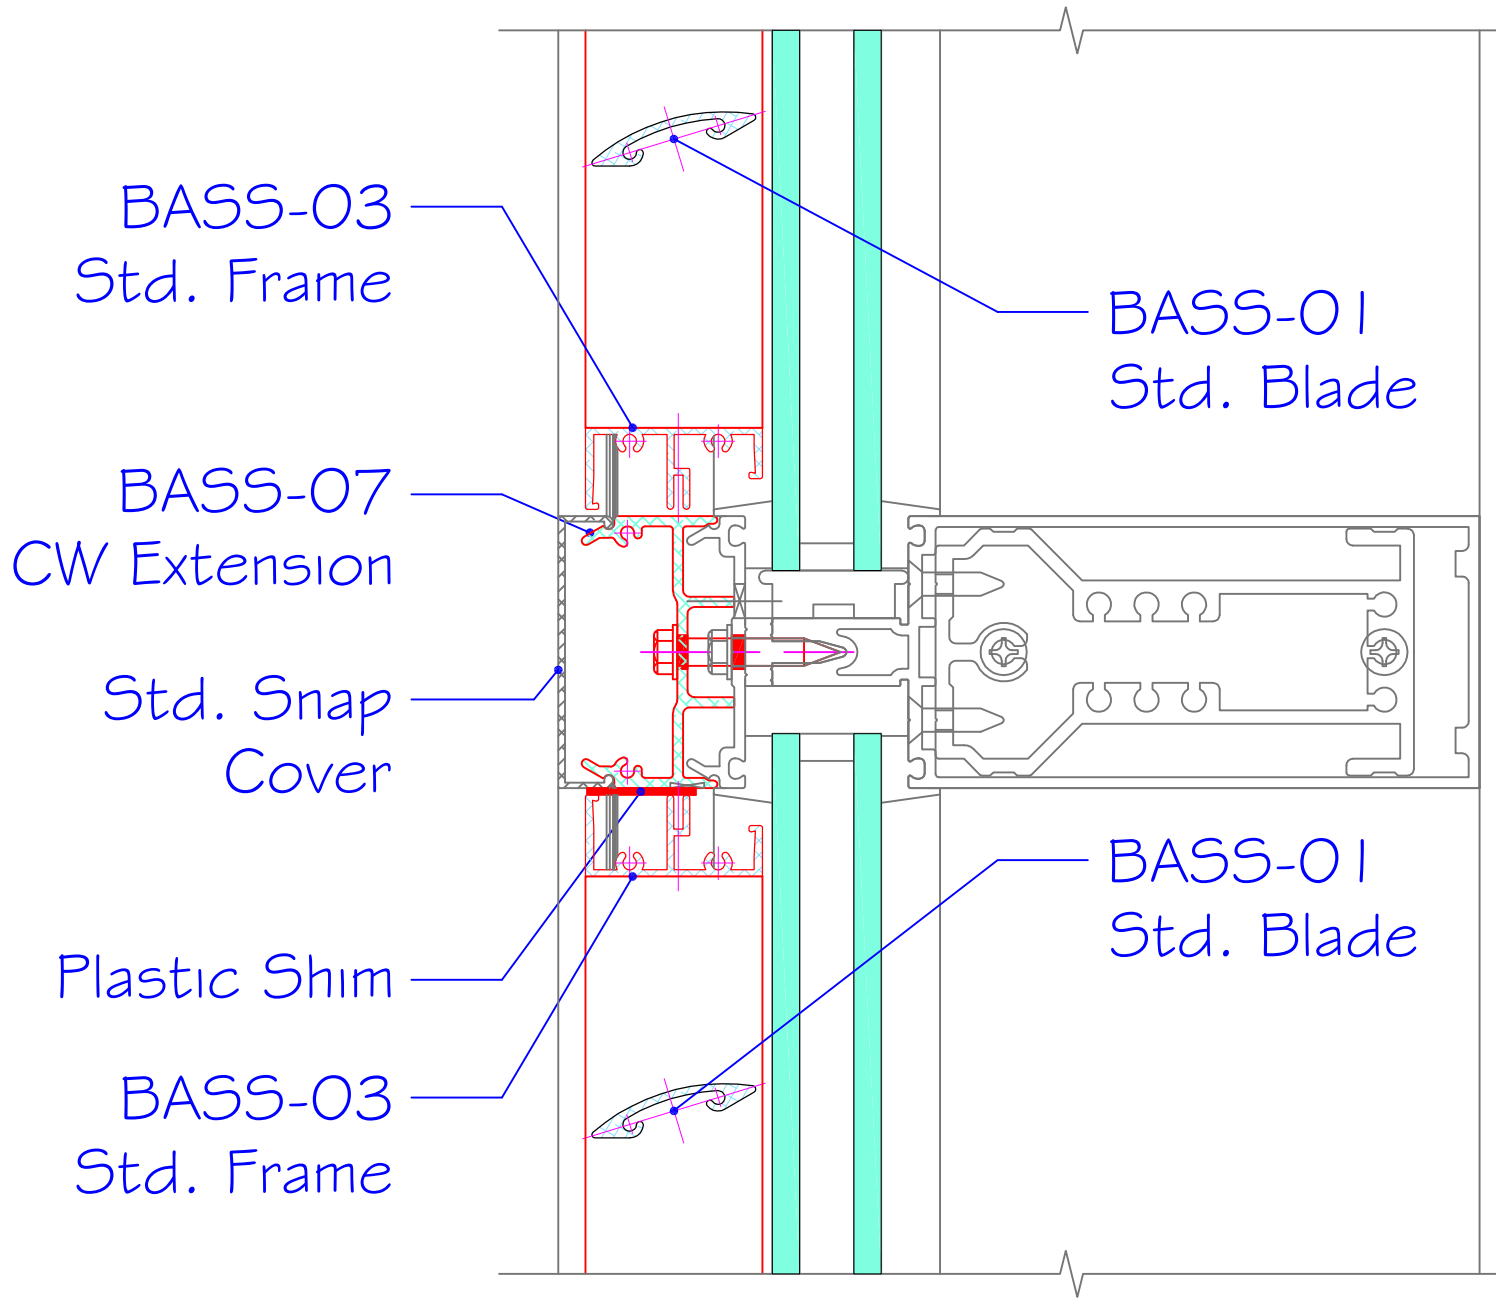

(A) BASS @ Curtain Wall Head

(B) BASS @ Curtain Wall Jamb

© BASS @ Curtain Wall Sill

ⓓ BASS Mullion

Ⓔ BASS @ Curtain Wall Transom Mullion

(F) BASS @ Curtain Wall Door Jamb

(G) BASS @ Curtain Wall Horizontal

(H) BASS Mullion

(J) BASS @ Curtain Wall Transom Sill

(K) BASS @ Typ. Curtain Wall Mullion

1" Screw @
Pressure
Plate

1-1/2" Screw @
BASS Pressure
Plate Extender

Ⓛ Fasteners @ Pressure Plate