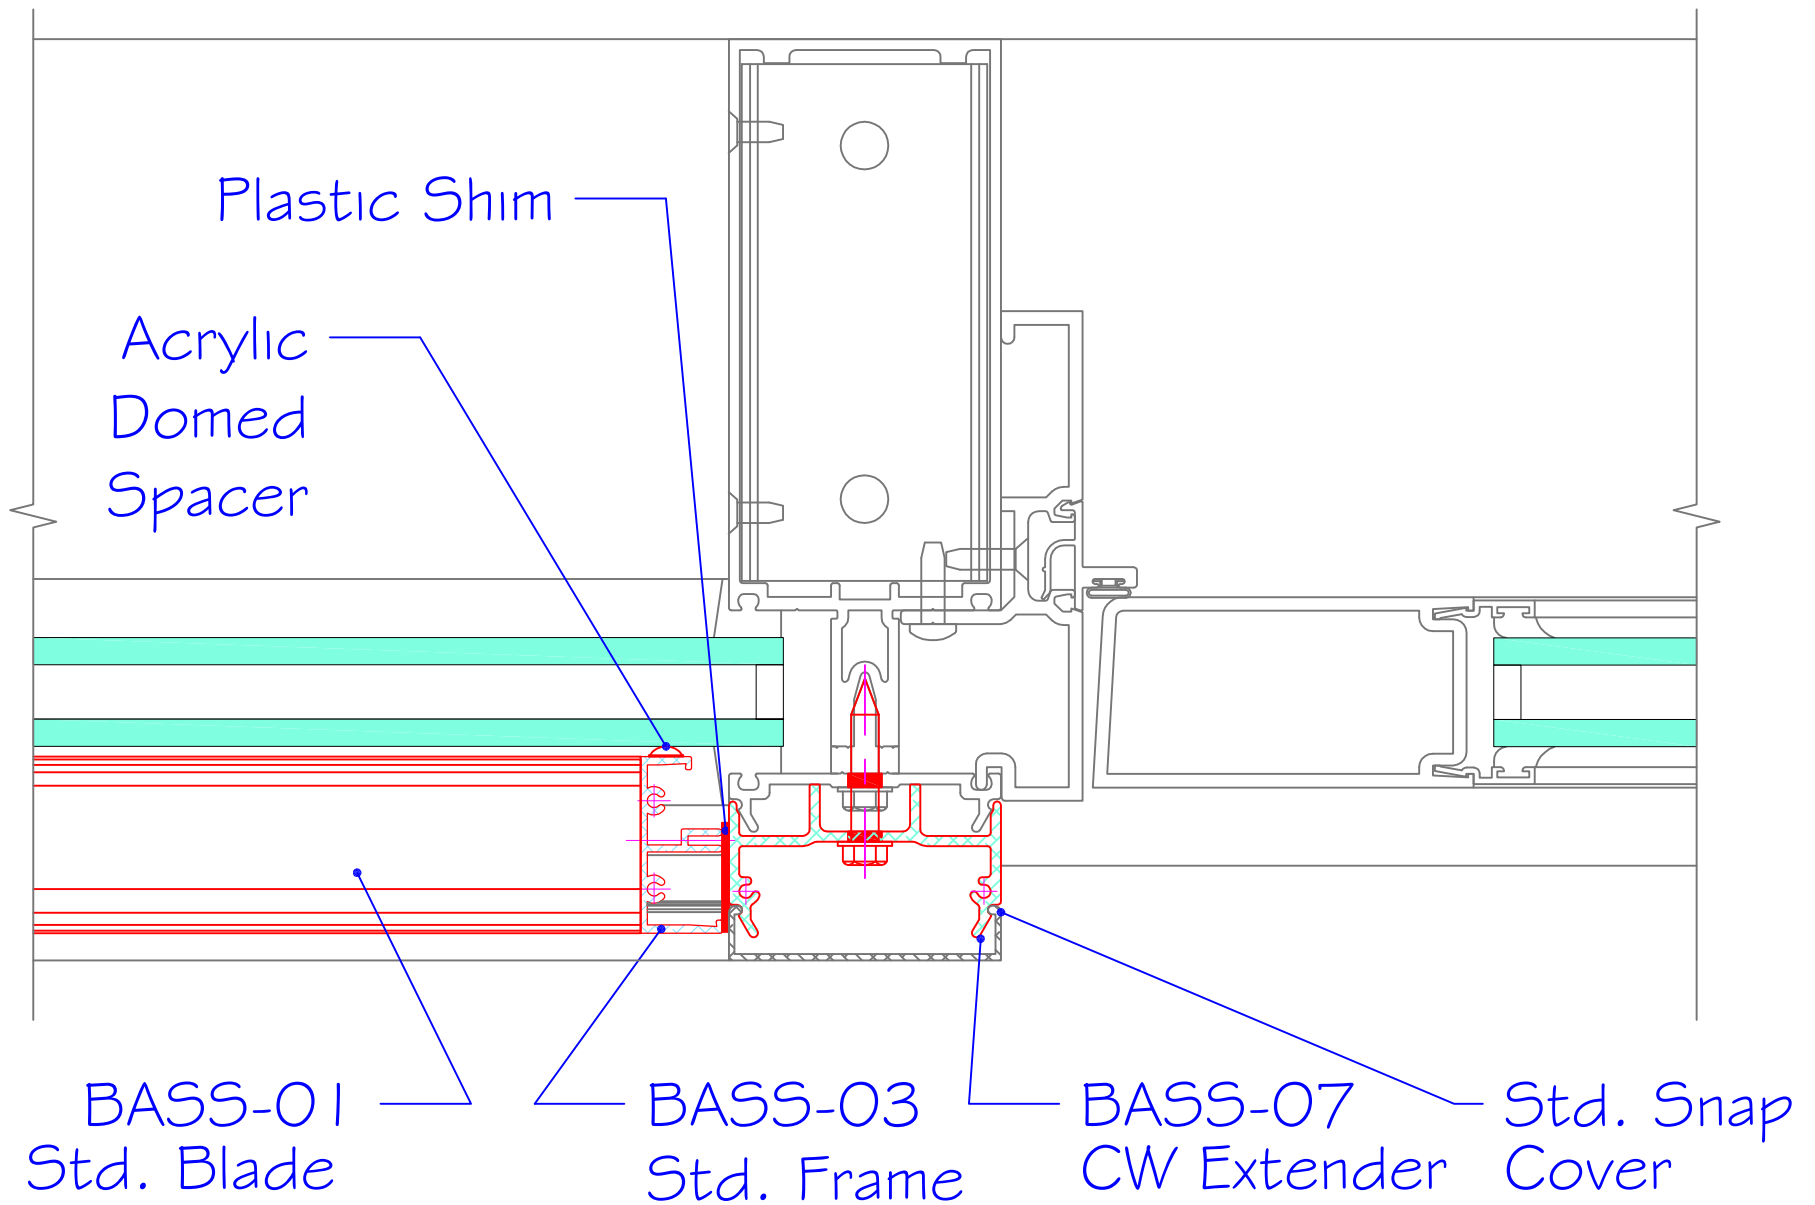

(A) BASS @ Curtain Wall Head

(B) BASS @ Curtain Wall Jamb

© BASS @ Curtain Wall Sill

ⓓ BASS Mullion

Ⓔ BASS @ Curtain Wall Transom Mullion

(F) BASS @ Curtain Wall Door Jamb

(G) BASS @ Curtain Wall Horizontal

(H) BASS Mullion

(J) BASS @ Curtain Wall Transom Sill

(K) BASS @ Typ. Curtain Wall Mullion

1" Screw @
Pressure
Plate

1-1/2" Screw @
BASS Pressure
Plate Extender

Ⓛ Fasteners @ Pressure Plate