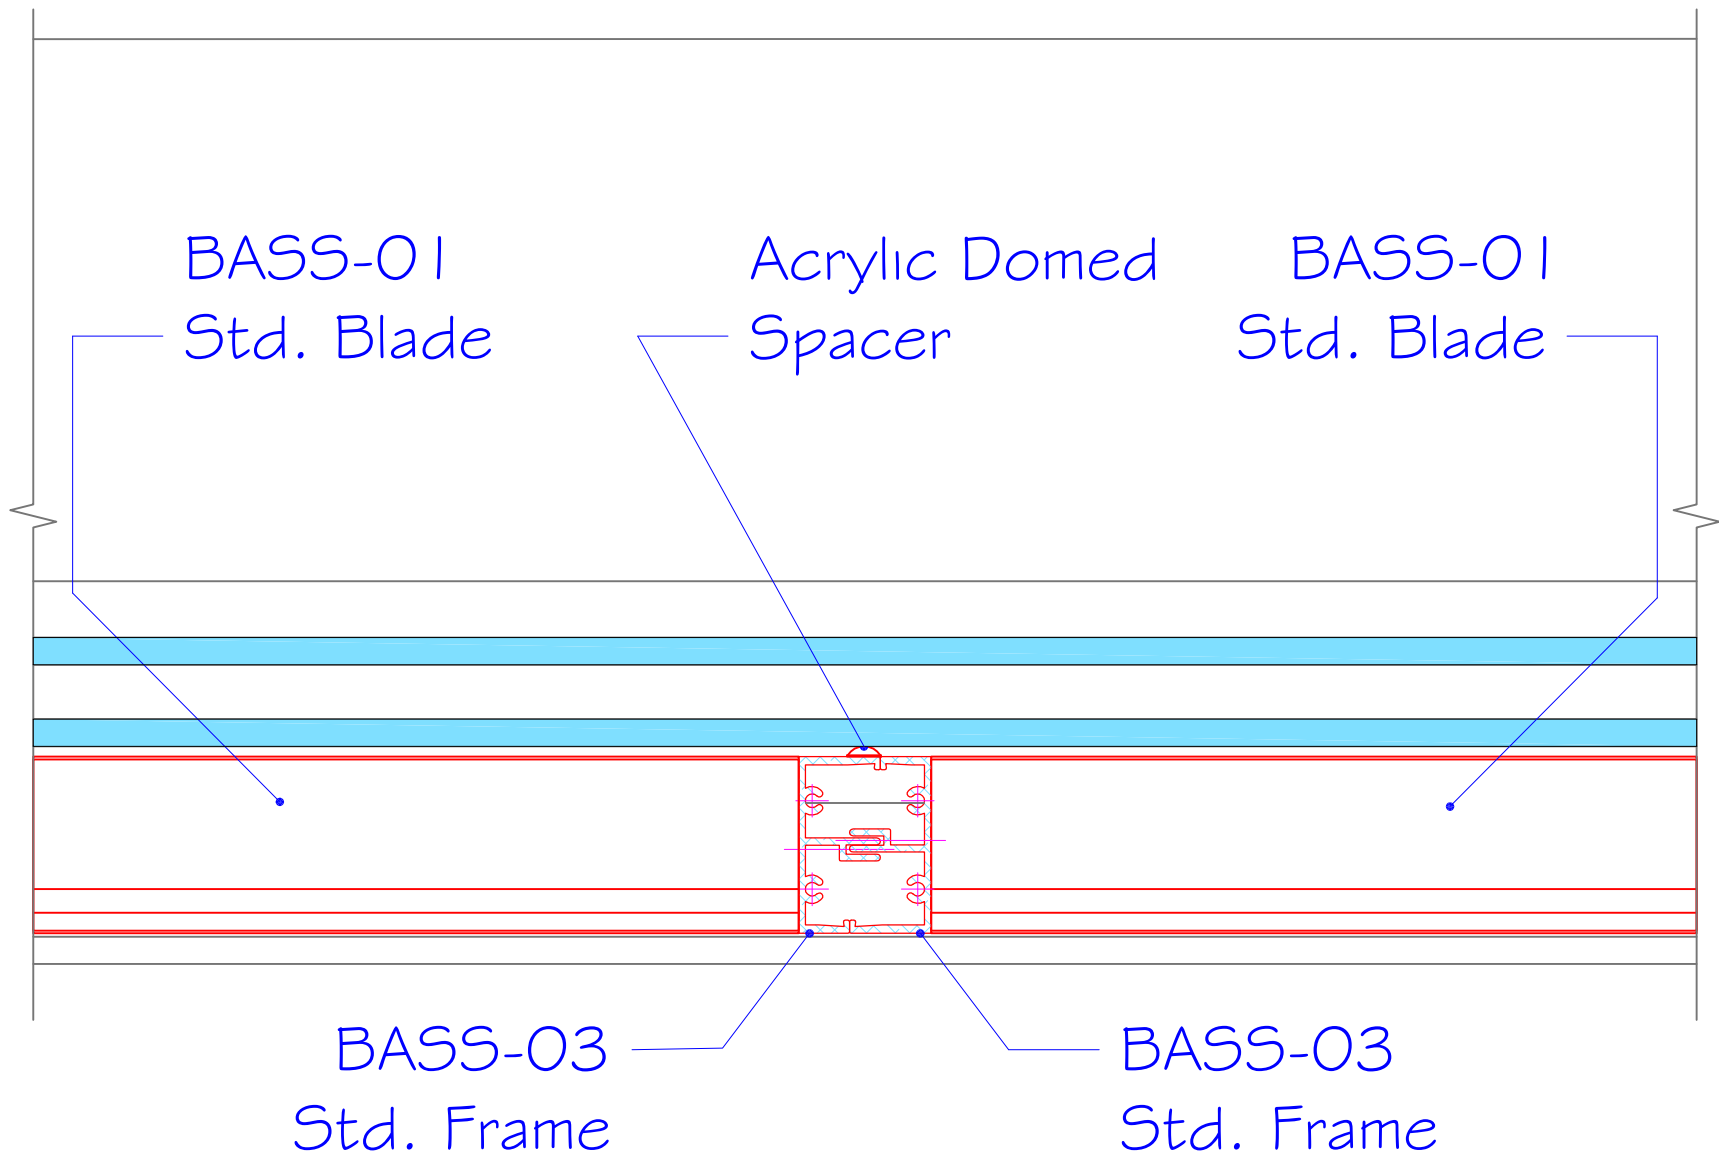

(A) BASS @ Curtain Wall Head

(B) BASS @ Curtain Wall Jamb

© BASS @ Curtain Wall Sill

ⓓ BASS Mullion

Ⓔ BASS @ Curtain Wall Transom Mullion

(F) BASS @ Curtain Wall Door Jamb

(G) BASS @ Curtain Wall Horizontal

(H) BASS Mullion

(J) BASS @ Curtain Wall Transom Sill

(K) BASS @ Typ. Curtain Wall Mullion

1" Screw @
Pressure
Plate

1-1/2" Screw @
BASS Pressure
Plate Extender

Ⓛ Fasteners @ Pressure Plate