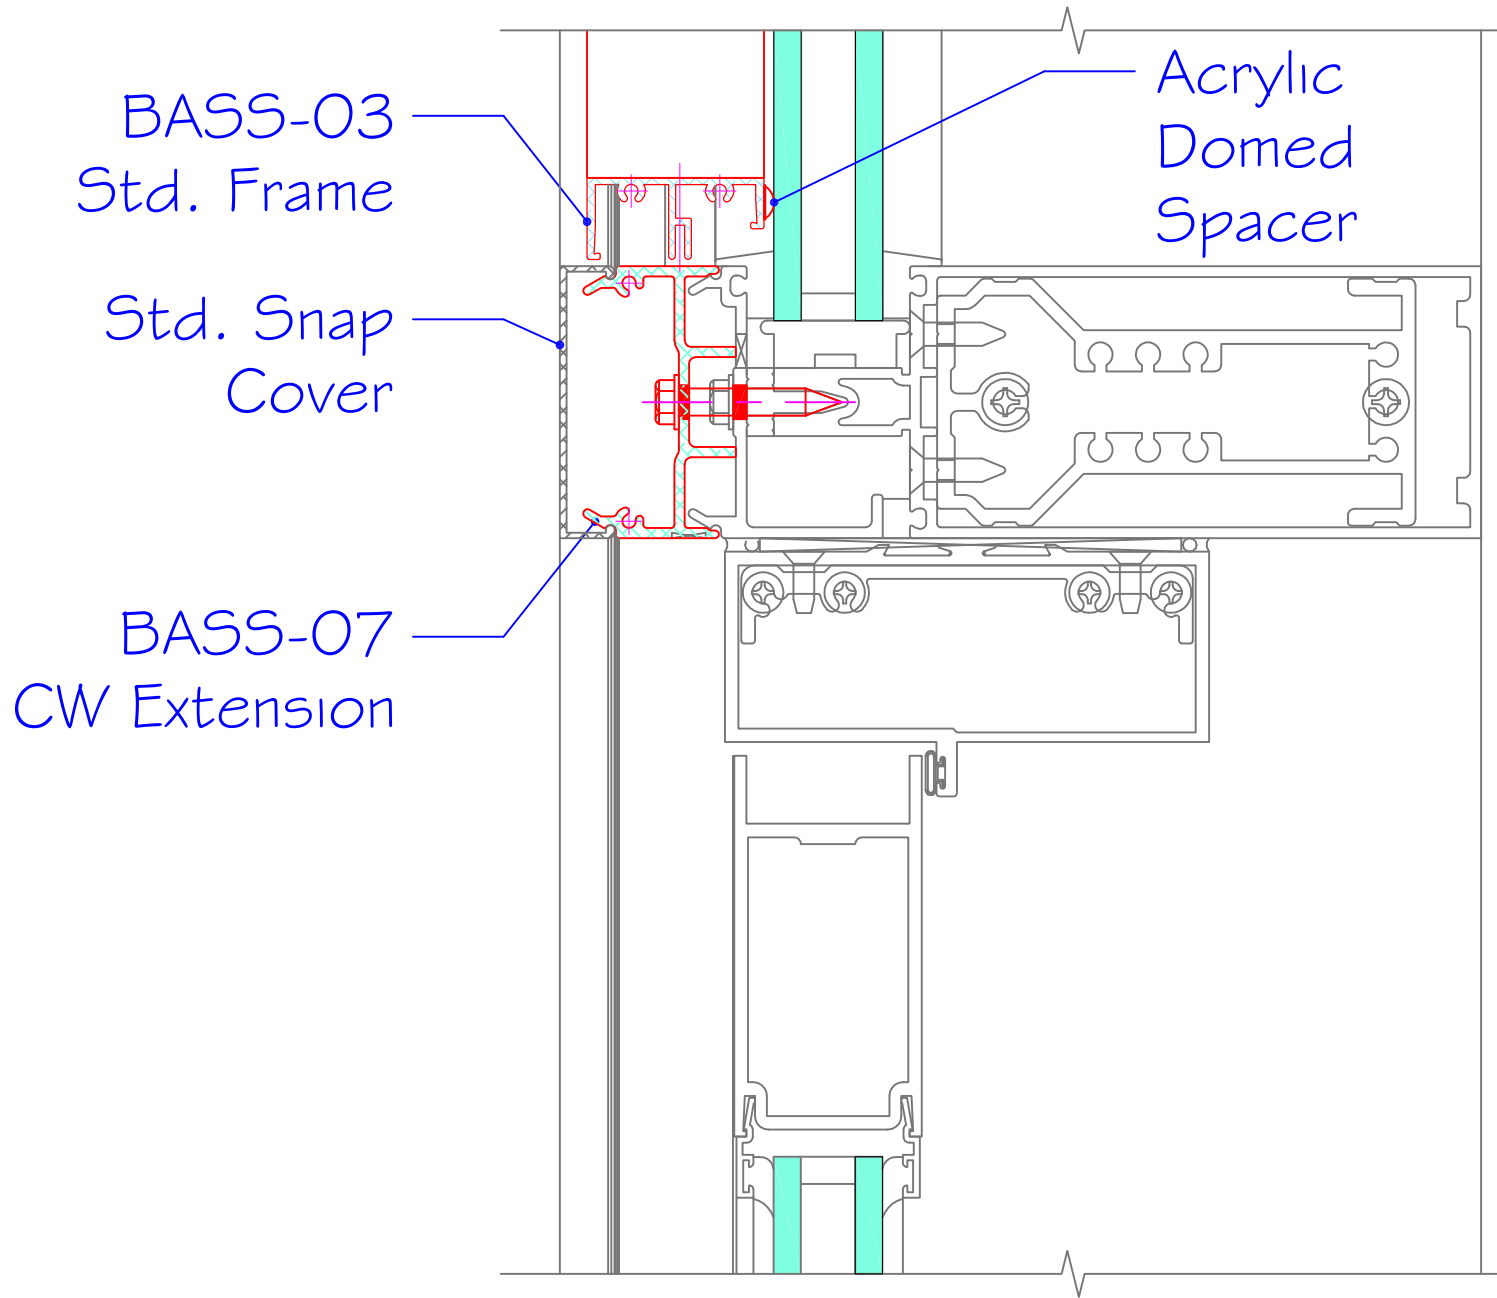

(A) BASS @ Curtain Wall Head

(B) BASS @ Curtain Wall Jamb

© BASS @ Curtain Wall Sill

ⓓ BASS Mullion

Ⓔ BASS @ Curtain Wall Transom Mullion

(F) BASS @ Curtain Wall Door Jamb

(G) BASS @ Curtain Wall Horizontal

(H) BASS Mullion

(J) BASS @ Curtain Wall Transom Sill

(K) BASS @ Typ. Curtain Wall Mullion

1" Screw @
Pressure
Plate

1-1/2" Screw @
BASS Pressure
Plate Extender

Ⓛ Fasteners @ Pressure Plate