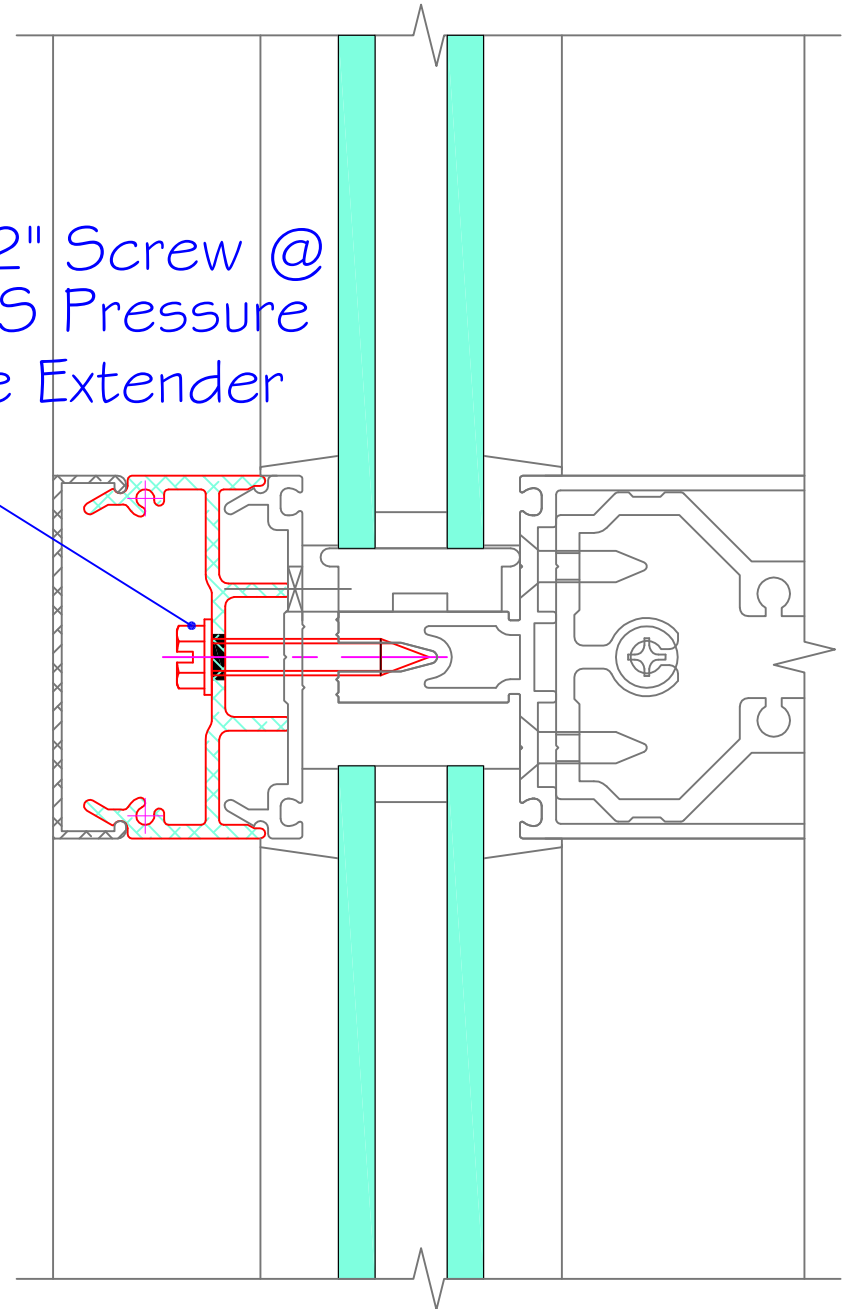

(A) BASS @ Curtain Wall Head

(B) BASS @ Curtain Wall Jamb

© BASS @ Curtain Wall Sill

ⓓ BASS Mullion

Ⓔ BASS @ Curtain Wall Transom Mullion

(F) BASS @ Curtain Wall Door Jamb

(G) BASS @ Curtain Wall Horizontal

(H) BASS Mullion

(J) BASS @ Curtain Wall Transom Sill

(K) BASS @ Typ. Curtain Wall Mullion

1" Screw @
Pressure
Plate

1-1/2" Screw @
BASS Pressure
Plate Extender

Ⓛ Fasteners @ Pressure Plate