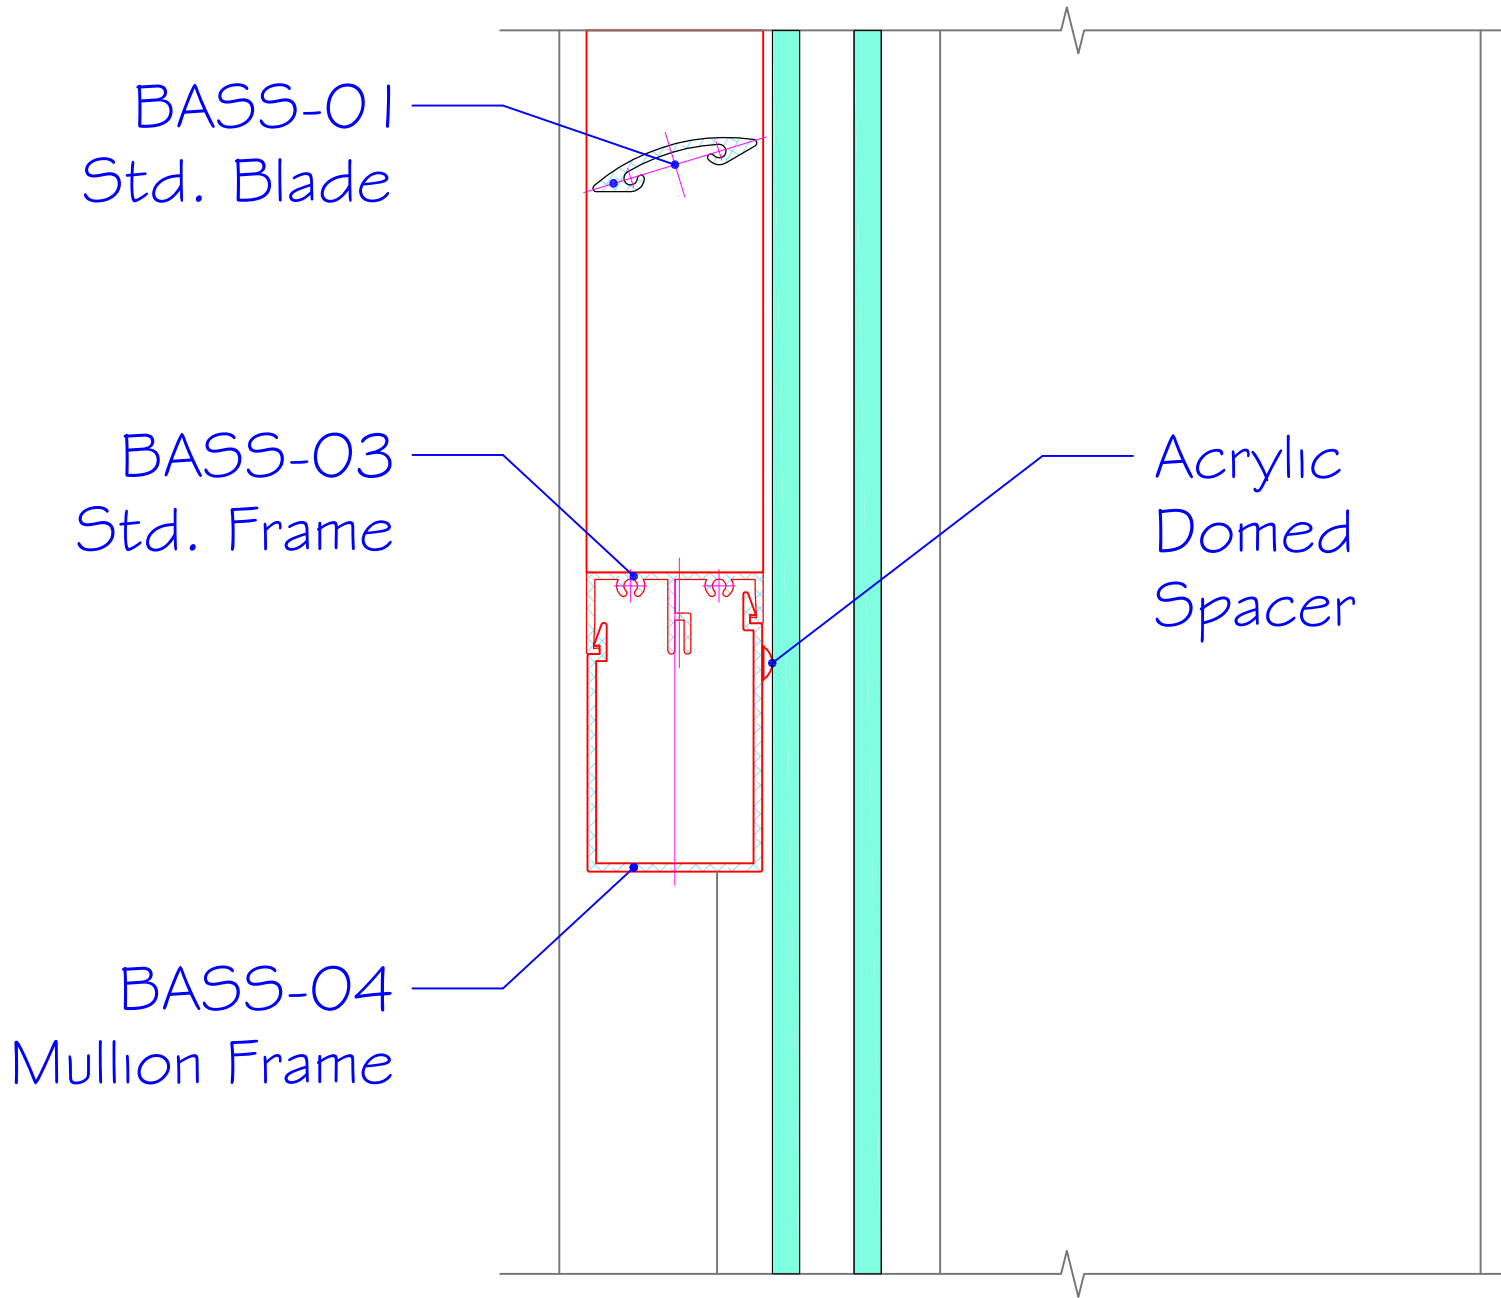

(A) BASS @ Curtain Wall Head

(B) BASS @ Curtain Wall Jamb

© BASS @ Curtain Wall Sill

ⓓ BASS Mullion

Ⓔ BASS @ Curtain Wall Transom Mullion

(F) BASS @ Curtain Wall Door Jamb

(G) BASS @ Curtain Wall Horizontal

(H) BASS Mullion

(J) BASS @ Curtain Wall Transom Sill

(K) BASS @ Typ. Curtain Wall Mullion

1" Screw @
Pressure
Plate

1-1/2" Screw @
BASS Pressure
Plate Extender

Ⓛ Fasteners @ Pressure Plate