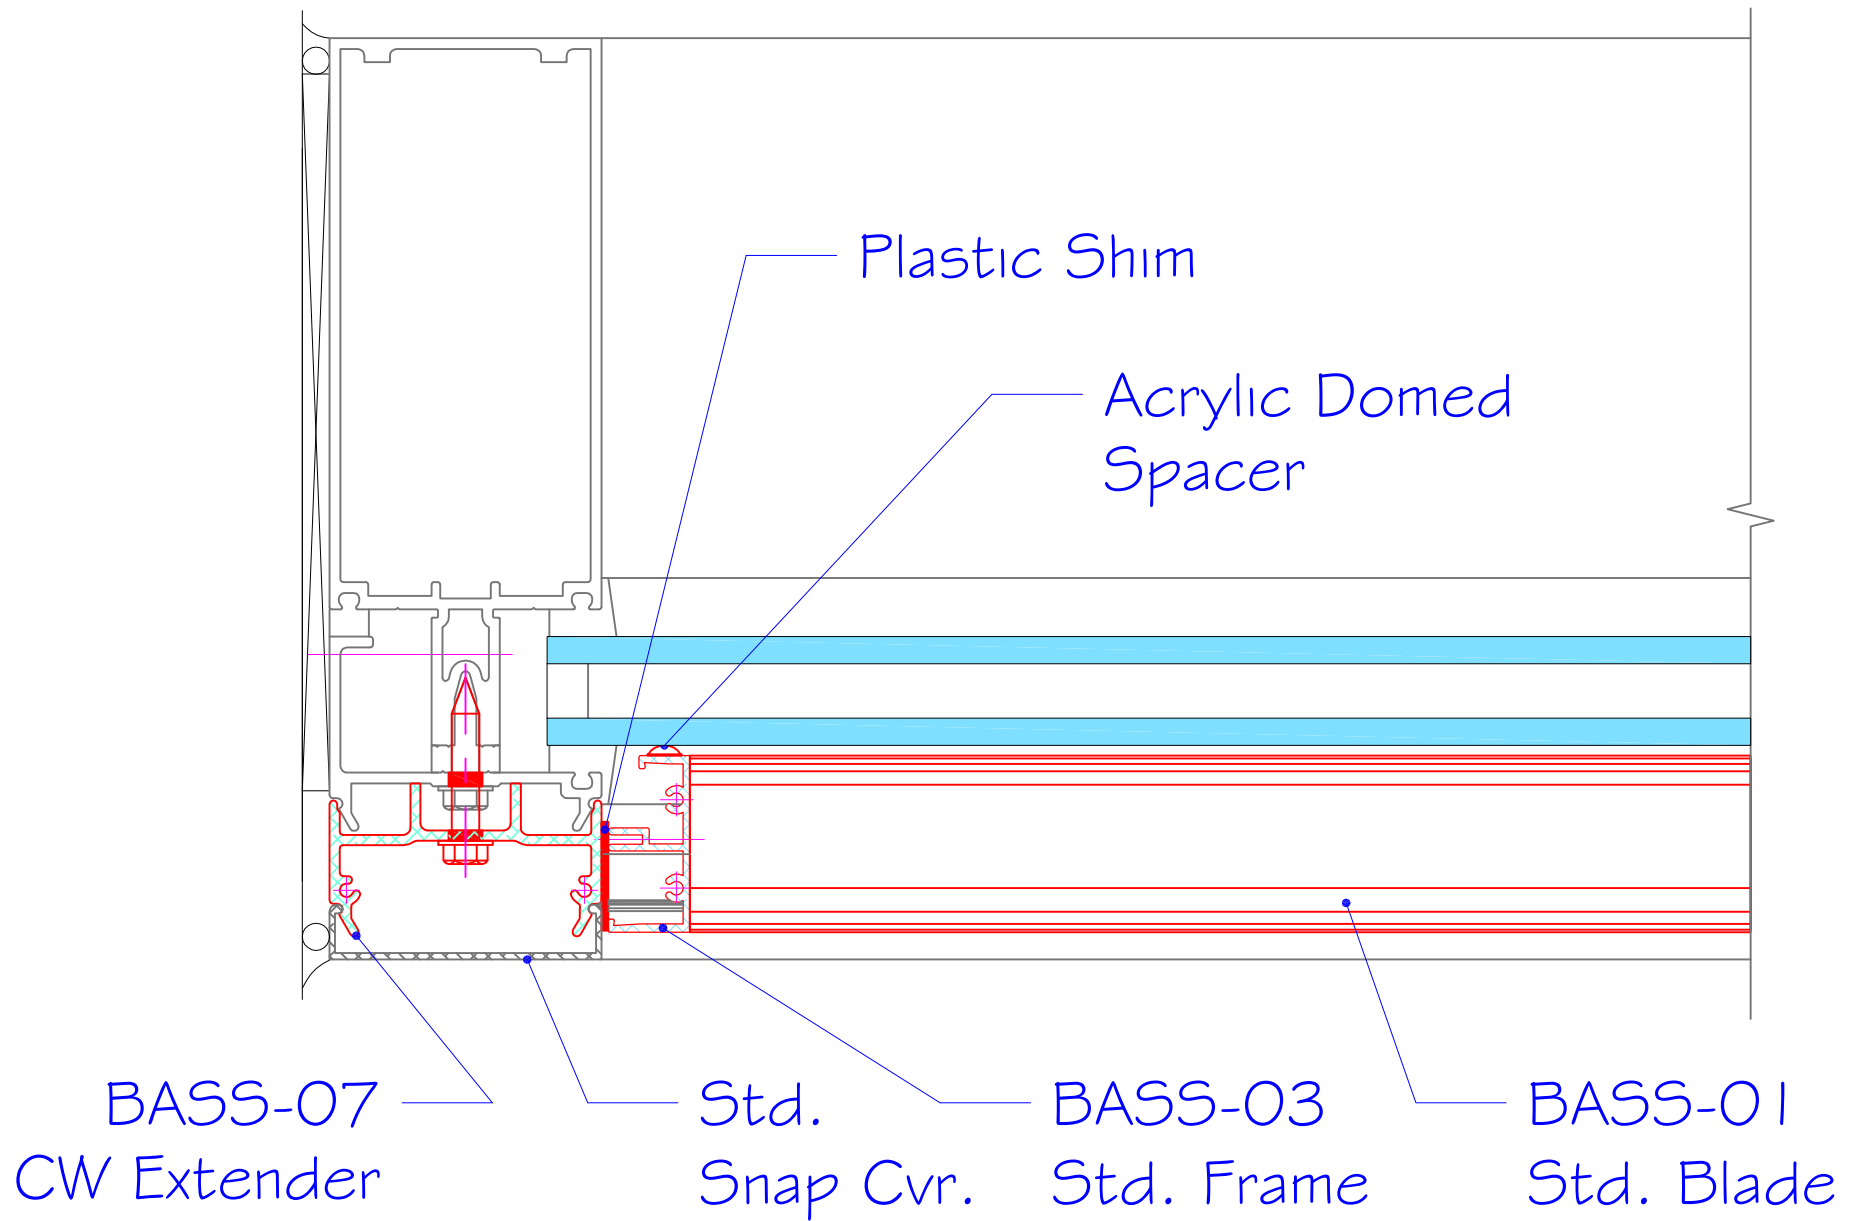

(A) BASS @ Curtain Wall Head

(B) BASS @ Curtain Wall Jamb

© BASS @ Curtain Wall Sill

ⓓ BASS Mullion

Ⓔ BASS @ Curtain Wall Transom Mullion

(F) BASS @ Curtain Wall Door Jamb

(G) BASS @ Curtain Wall Horizontal

(H) BASS Mullion

(J) BASS @ Curtain Wall Transom Sill

(K) BASS @ Typ. Curtain Wall Mullion

1" Screw @
Pressure
Plate

1-1/2" Screw @
BASS Pressure
Plate Extender

Ⓛ Fasteners @ Pressure Plate